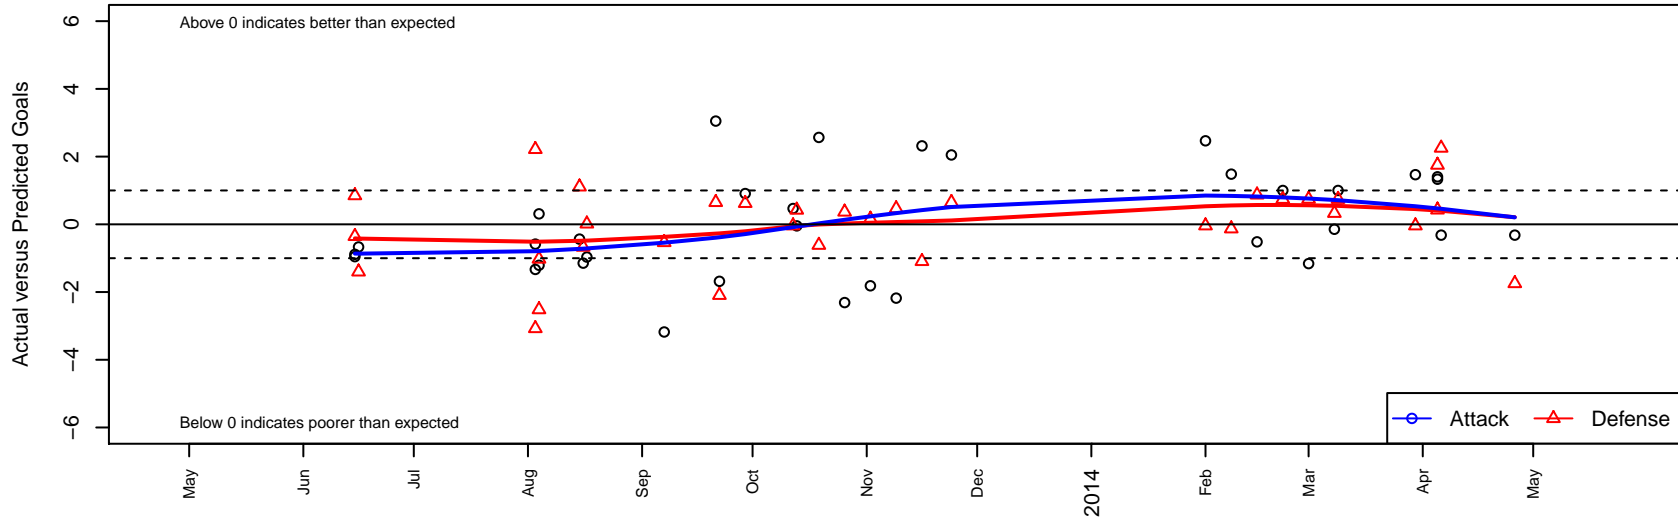

# MVP Marauders Navy G00

Maple Valley Premier SC  
 Maple Valley, WA  
 G00 total strength=846  
 attack=1.13 defense=1.21  
 fall league = PSPL Copa U13, Spr PSPL Class  
 alt names used:  
 MVP Marauders 00 Navy  
 MVP Maruaders Navy [G00]  
 MAPLE VALLEY SA MVP MARAUDERS 00 N/  
 MAPLE VALLEY PREMIER MVP MARAUDER:

Venues played:  
 Starfire Spring Classic GU13  
 SeaTac Cup U13 U13  
 Bigfoot Silver U13  
 PSPL Copa U13  
 Spr PSPL Classic 2 U13  
 WA Cup GU13 Gold/Silver U13

**MVP Marauders Navy G00**  
 Dots are actual minus expected GF (blue circles) and GA (red triangles).  
 Blue line is smoothed change in attack strength. Red is smoothed change in defense strength.